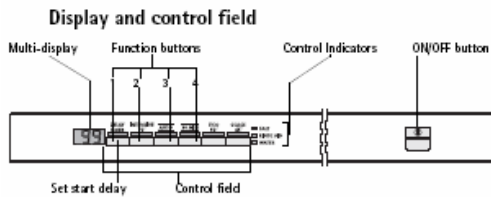

AEG

Electrolux

Favorit 65080VIL Fully integrated 'Tall Tub' dishwasher

- **Sensorlogic Programs - advanced fuzzy-logic intelligence maximizes performance whilst keeping water, electricity and detergent consumption to a minimum**
- **Quietest dishwasher in the world – 45 dB (a)**
- **Illuminated interior**
- **14 Litres cold water only**
- **Stainless steel interior**
- **Push button functions**
- **Quickwash – 30 minutes**
- **0.85 kWh per wash cycle at 50°C**
- **Delay start feature**
- **Built-in water softening unit**
- **3 Spray arms and 4-filter system**
- **Turbo drying system**
- **Water sensors for better cleaning performance**