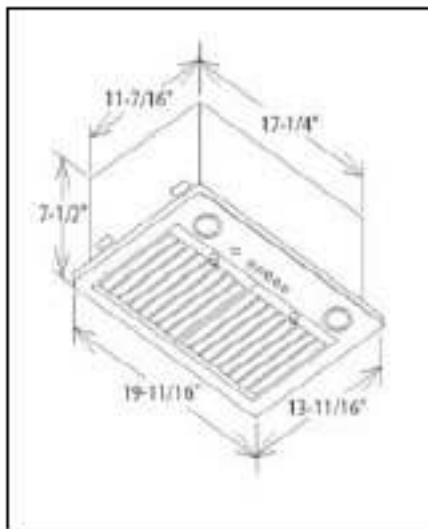

Fujioh Pro-Style Quiet Model
BUF-011

240 CFM @ 0.1 wg 4.0 sones

3 Speed fan control

Dual 35 watt halogen lamps (not included)

Five finishes; Black, Biscuit, White, Silver Metallic & Stainless Steel

6" Round duct installation