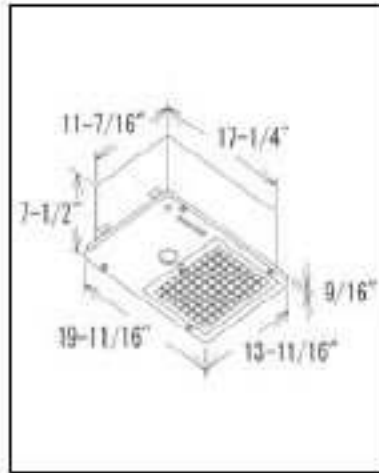

Fujioh Extra Quiet Model  
BUF-01A

240 CFM @ 0.1 wg 3.5 sones

3 Speed fan control

Single 50 watt halogen light (not included)

Five finishes: Black, Biscuit, White, Silver Metallic & Stainless Steel

6" Round duct installation