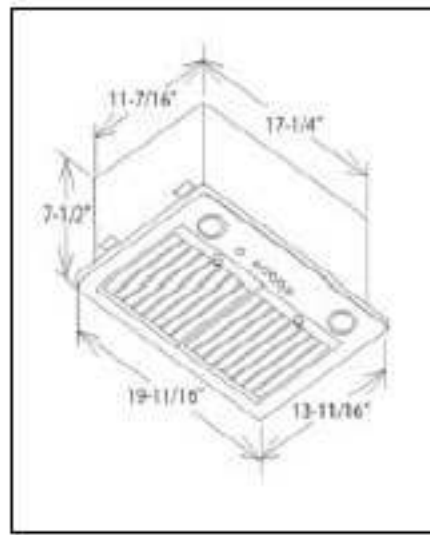

Fujioh Pro-Style Mini Model
BUF-021

350 CFM @ 0.1 wg 7 sones

3 Speed fan control

Dual 35 watt halogen lamps (not included)

Five finishes; Black, Biscuit, White, Silver Metallic & Stainless Steel

6" Round duct installation