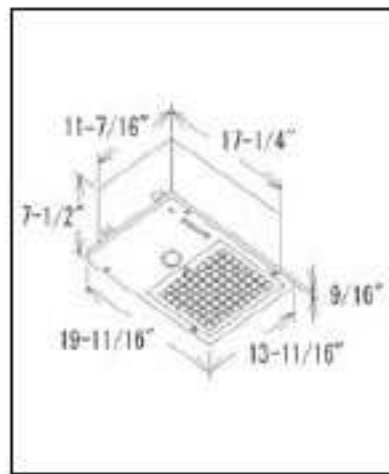

Fujioh High Performance Model  
BUF-02A

360 CFM @ 0.1 wg 7 sones

3 Speed fan control

single 50 watt halogen light (not included)

Five finishes: Black, Biscuit, White, Silver Metallic & Stainless Steel

6" Round duct installation