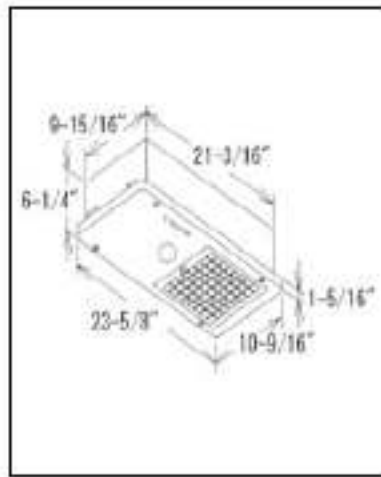

Fujioh Slim Design Model  
BUF-03A

- 290 CFM @ 0.1 wg 7.5 Sones
- 3 Speed fan control
- Single 50 watt halogen light (not included)
- Four finishes; Black, Biscuit, White and Silver Metallic
- 3 1/4" x 10" Rectangular duct installation