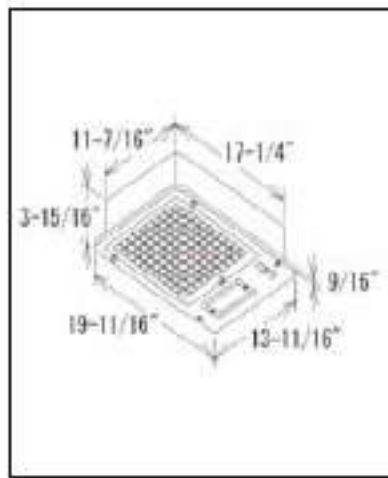

Fujioh Economy Model
BUF-04J

260 CFM @ 0.1 wg 6.5 Sones
2 Speed fan control
Single 40 watt Hi Intensity light (not included)
Four finishes; Black, Biscuit, White and Silver Metallic
7" round duct