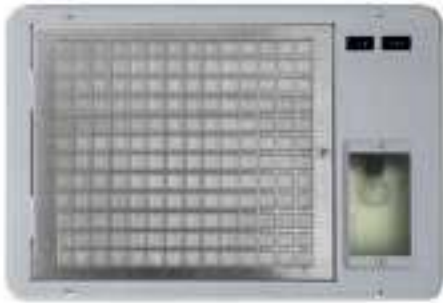

Fujioh Economy Model
BUF-04J

260 CFM @ 0.1 wg 6.5 Sones
2 Speed fan control
Single 40 watt Hi Intensity light (not included)
Four finishes; Black, Biscuit, White and Silver Metallic
7" round duct