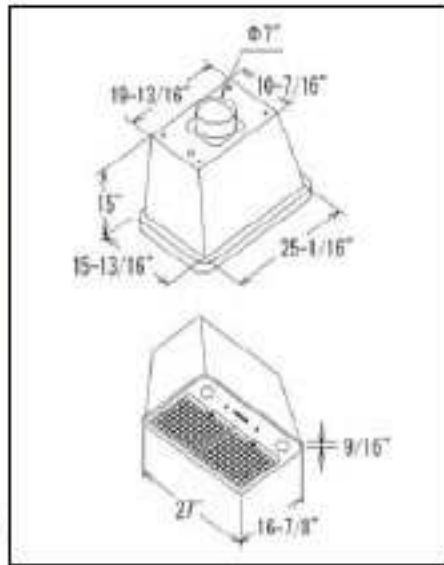

Fujioh Pro-Style Island Mount
BUF-06P

620 CFM @ 0.1 wg 7.5 Sones
3 Speed fan control
Dual 50 watt halogen lamps (not included)
Finish; Stainless Steel
7" Round duct installation