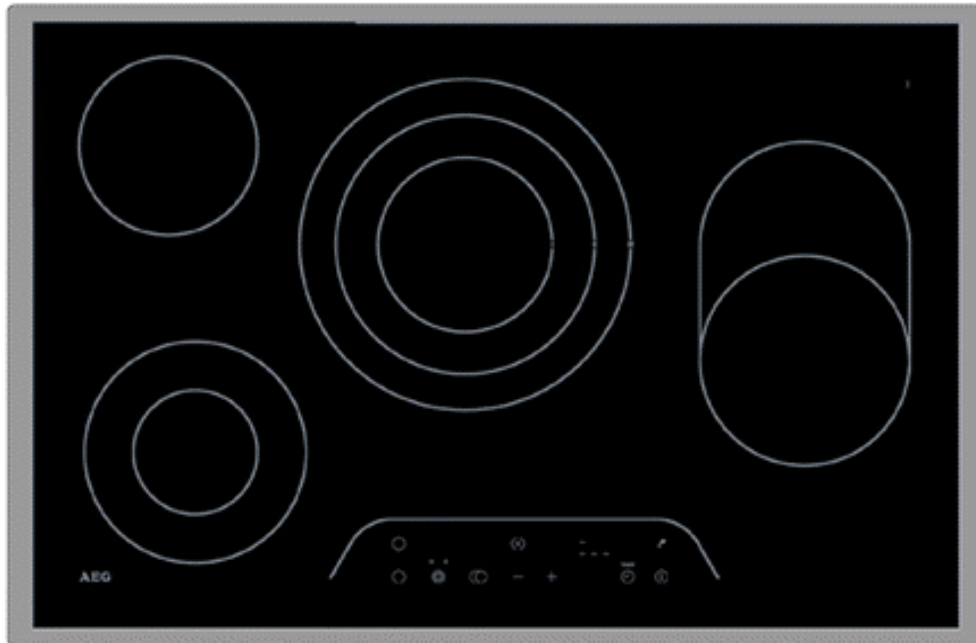

# **AEG** 4 Zone Ceramic Cooktop – C86700K-mn

- 30"/76cm wide, and only 5cm/2" Deep
- 4 Electronically controlled hi-lite quick-heating elements with touch controls
- Residual heat indicators
- 1 Large, 3-ring 14.5cm; 21cm and 27cm Profi burner (2.7kW)
- 1 Expandable burner (2.2kW)
- Total connected load 7.8kW
- Power management system for safe distribution of power during simultaneous use of all elements
- Safety lock
- Timer for all heating elements
- Use only good quality, flat bottomed cookware

PERFECT IN FORM AND FUNCTION

**AEG**