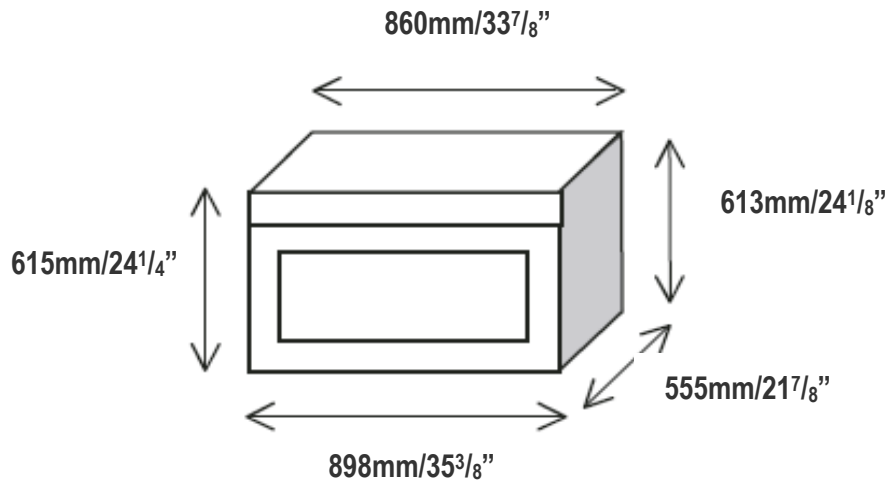

SEO90 - Single Oven Measurements

VOID (Cut-out)*

*Leave 100mm (4") around edge.