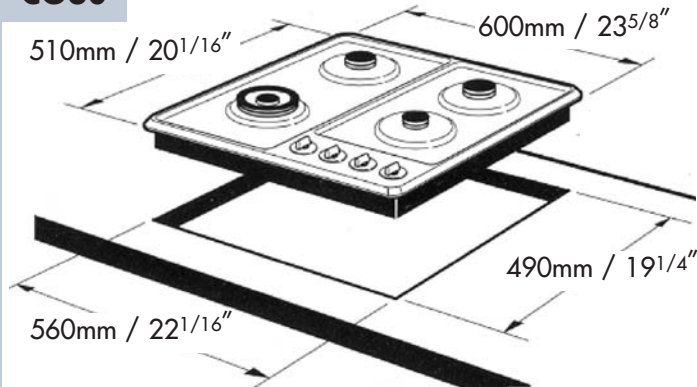

Product Specifications Gas Cooktops

CG60