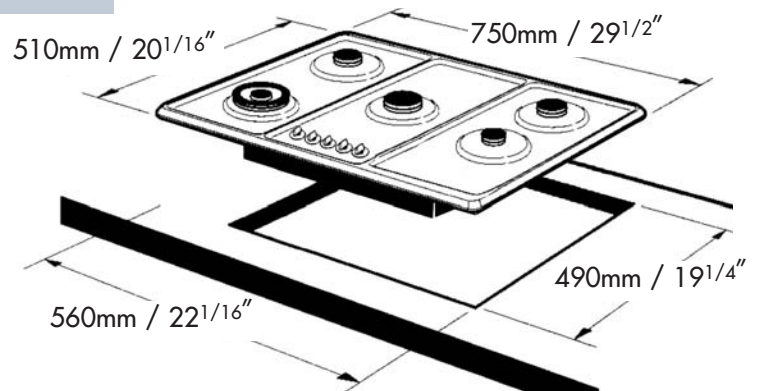

Product Specifications Gas Cooktops

CG60

CG76

CG90

Gas Cooktop Specifications

50mm / 2"
height on all
Gas Cooktops

Model	Unit Dimensions mm (w x d)	Cut-out Dimensions mm (w x d)	Electrical
CG 60	600 x 510	560 x 490	115 Volt
CG 76	750 x 510	560 x 490	60hZ/ 15AMP
CG 90	860 x 510	820 x 490