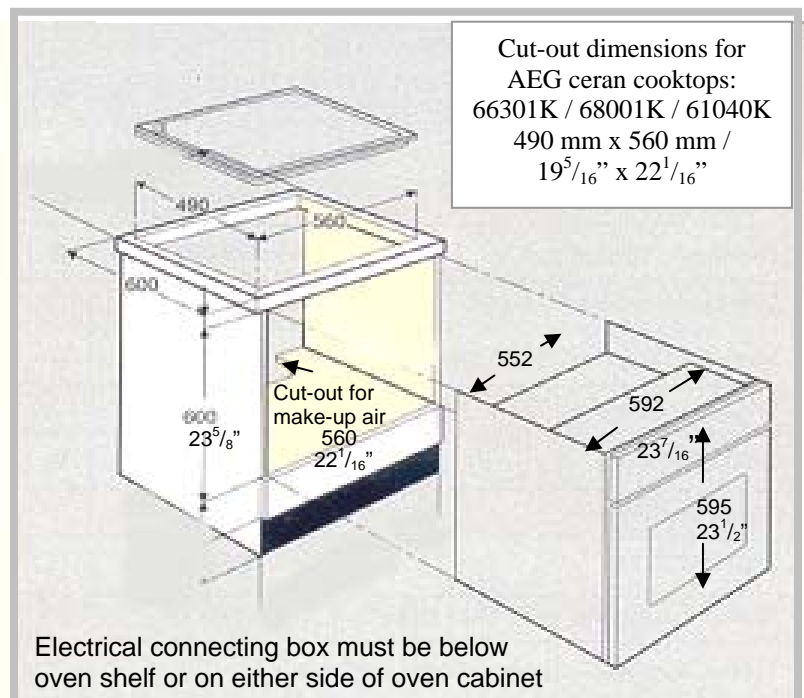

## COOKING APPLIANCES ~ BUILT-IN OVENS

Cut-out Dimensions for: AEG B3011-4-M & AEG B5742-4-M

**Electrical Information**  
240 Volt/60 hZ/20 AMP

**Dimensions inside oven  
usable space**

W 40.5 cm/H 31 cm/D 41 cm