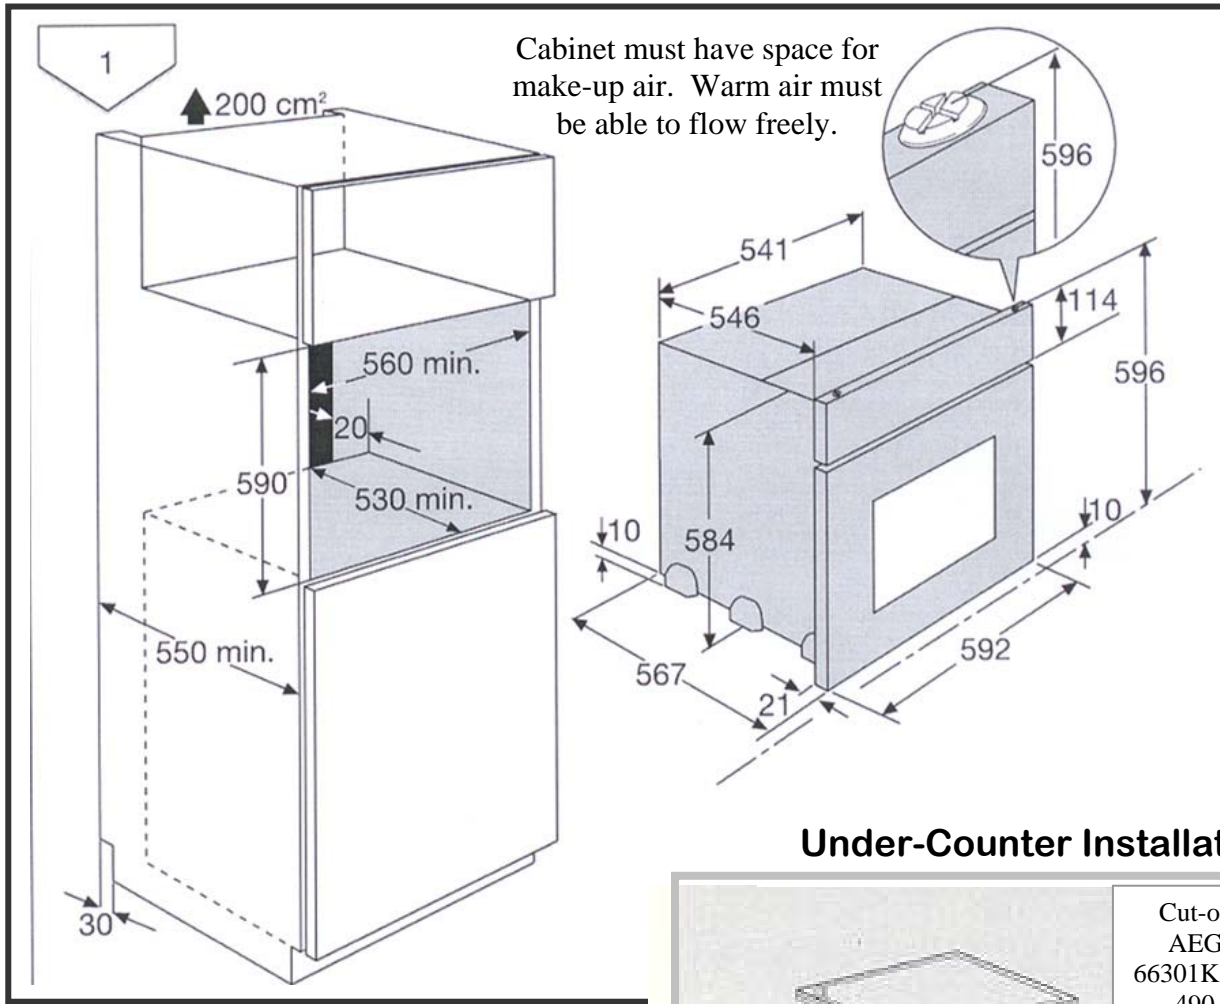

## COOKING APPLIANCES ~ BUILT-IN OVENS

Cut-out Dimensions for: AEG B3011-4-M & AEG B5742-4-M

**Electrical Information**  
240 Volt/60 hZ/20 AMP

**Dimensions inside oven  
usable space**

W 40.5 cm/H 31 cm/D 41 cm